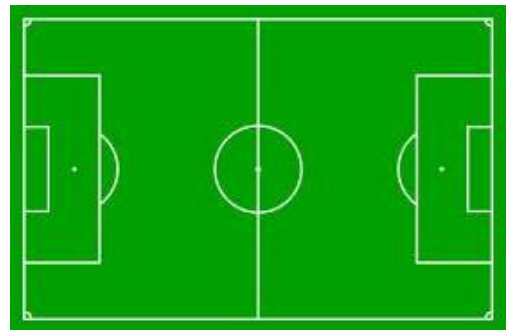

Field 3 U15B