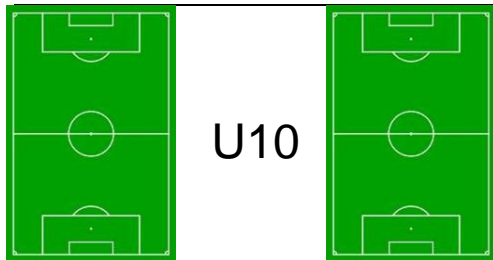

# Cecil Soccer Complex at Chesland Park

Field 6A

Field 6B

Field 5 U12

Field 4A – 4D

Playground

Sheds

Gravel Parking Lot