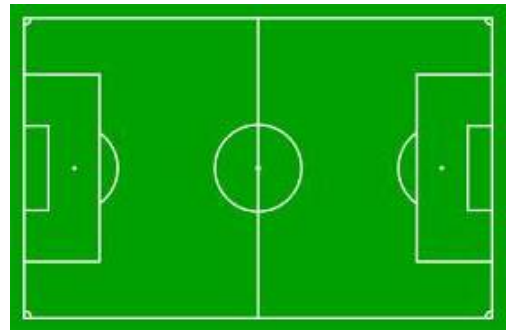

Field 2 U15G