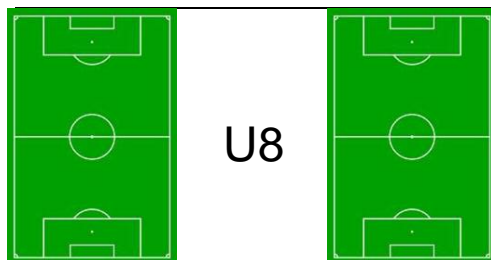

Field 1A

Field 1B